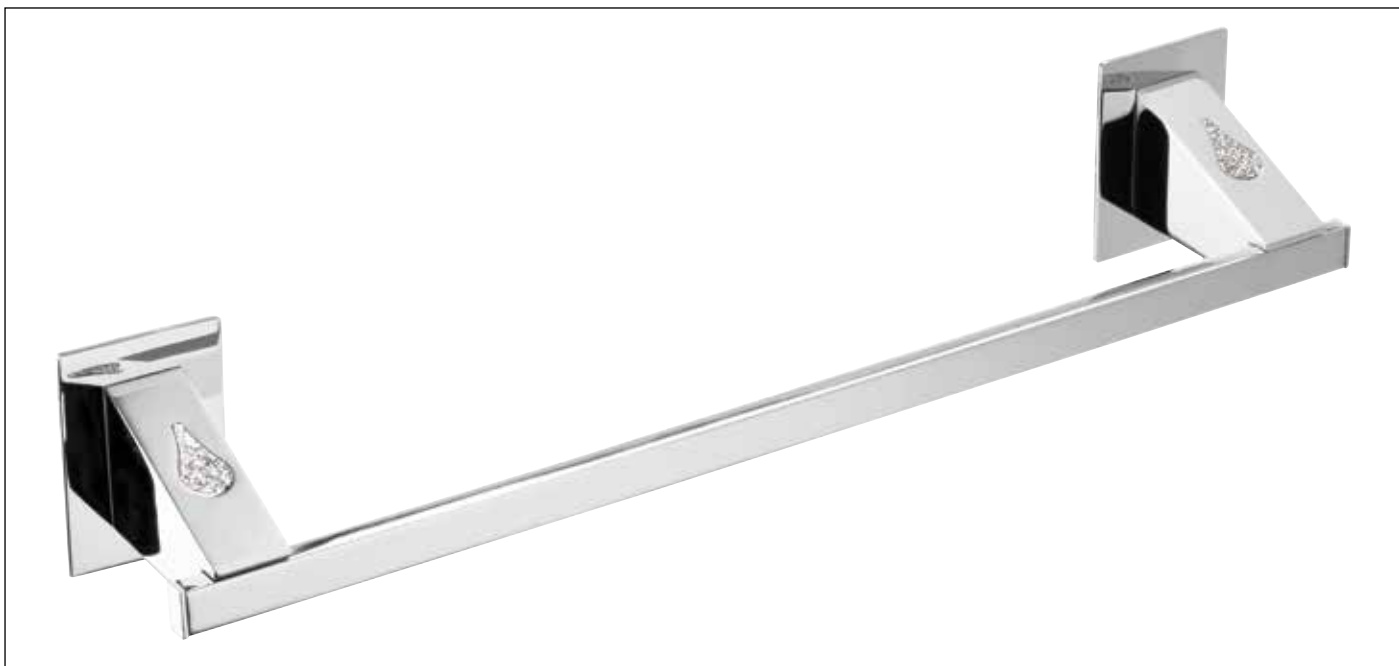

Toallero aro
Towel ring

12815

22815

Toallero barra 50 cm / Towel rail 50 cm

12803

22803

Toallero barra 40 cm / Towel rail 40 cm

12834

22834

Toallero perpendicular / Towel rail

12819

22819

Percha / Robe hook

12801

22801

Jabonera pared
Wall soap holder