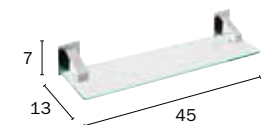

Toallero repisa
Towel self

12823

22823

Estante pared
Wall shelf

12824

22824

Dosificador pared
Wall soap dispenser

12821