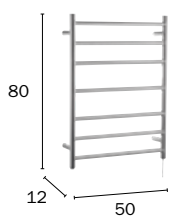

Jabonera rejilla
Soap shelf

60028

Toallero barra
Towel rail

50107

Toallero barra doble
Towel rail double

50109

Portarrollos
Paper holder

50111

Toallero barra
Towel rail

50108

Toallero barra doble
Towel rail double

50110

Portarrollos
Paper holder

50112

Secatoallas
Towel dryer

60604